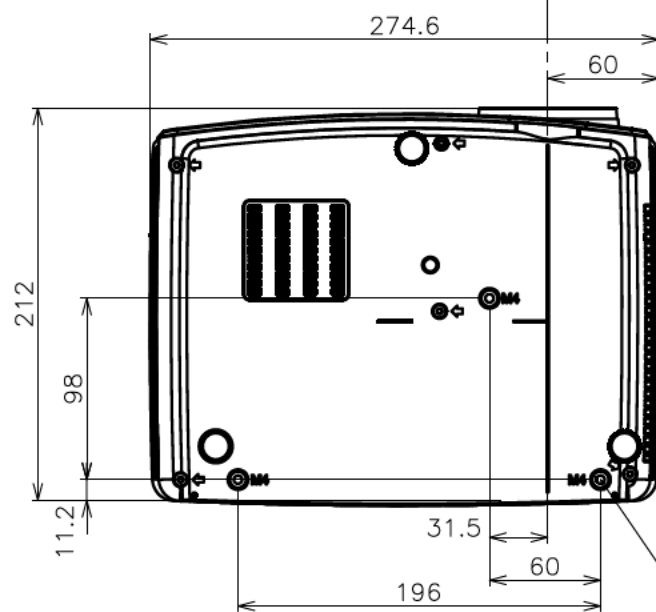

Packing size(1/8)

Lens center

Projector mounting hole
3xM4
Screw depth 12mm

Dimension(WxDxH)	275 x 212 x 100mm
Weight	2.3kg
Brightness	3,000 lumen
Projection distance	0.89m ~ 11.13m