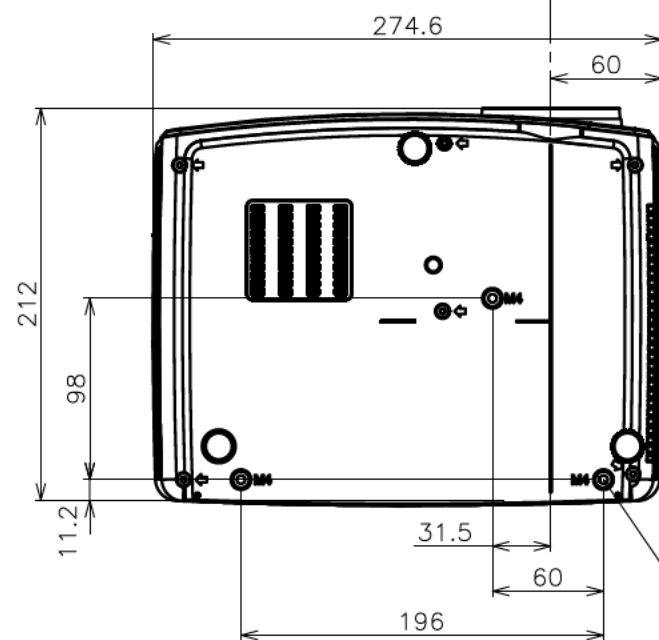

Packing size(1/8)

Lens center

Projector mounting hole
3xM4
Screw depth 12mm

Dimension(WxDxH)	275 x 212 x 100mm
Weight	2.3kg
Brightness	3,000 lumen
Projection distance	0.89m ~ 11.13m

• This model product is a set product with the Map screen 「MT-77」