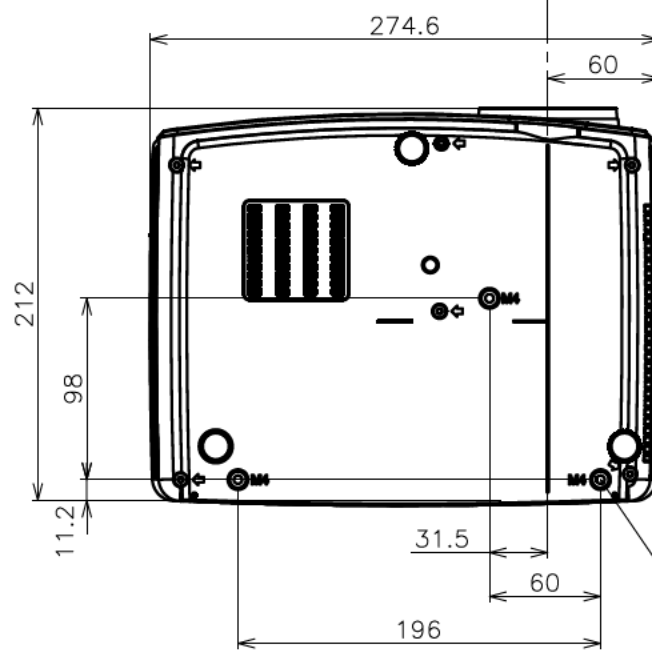

Packing size(1/8)

Lens center

Projector mounting hole  
3xM4  
Screw depth 12mm

Dimension(WxDxH)	275 x 212 x 100mm
Weight	2.3kg
Brightness	3,000 lumen
Projection distance	0.89m ~ 11.13m

• This model product is a set product with the Map screen 「MT-77」