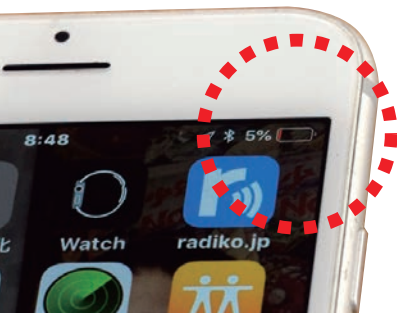

Everywhere charger

Solar sheet charger provides you with the electric power everywhere. The power supplies directly from the Solar sheet charger.

Solar sheet charger

Photo above : GN-050
Photo below : GN-100

5W output type **GN-050**

10W output type **GN-100**

No power! No power source!
Solar sheet charger helps you a lot.
Do not worry about your phone battery any more.

The function of USB box supplies you with **the constant voltage(5V) as long as the sun shines.**

The cap of USB box has to be closed when you don't use Solar sheet charger.

HOW TO START CHARGING

It is very easy to start charging. All you need to do is to connect the USB cable to the USB connector on Solar sheet charger. The 5V of stable power start supplying.

Another way to use

You charge a portable battery charger during a day. At the night you charge your smartphone by using a portable battery charger. Do it over and over again, you can use Solar sheet charger efficiently.

受賞

Awards organized by
ONGEN PUBLISHING Co., Ltd.
in Japan
Smartphone related
Accessories Category

HOW TO START SUPPLYING

Solar sheet charger supplies the 5V of stable power. That is why you can connect it directly to your electric devices.

The eyelets stick on Solar sheet charger. Solar sheet charger is able to be fixed on a window or a bag pack by carabiners or suction disks.

The current value of output changes depending on the sunshine condition. When the current decreases, an attention would appear on the screen of smartphone. At that time, pull out the cable once and reconnect it in a location with strong sunshine. In case the output is uncertain, please charge the attached LED charger, or a portable battery charger. In the case of ultraviolet (UV) cut glass, the power generation capacity of the sheet may be lowered.