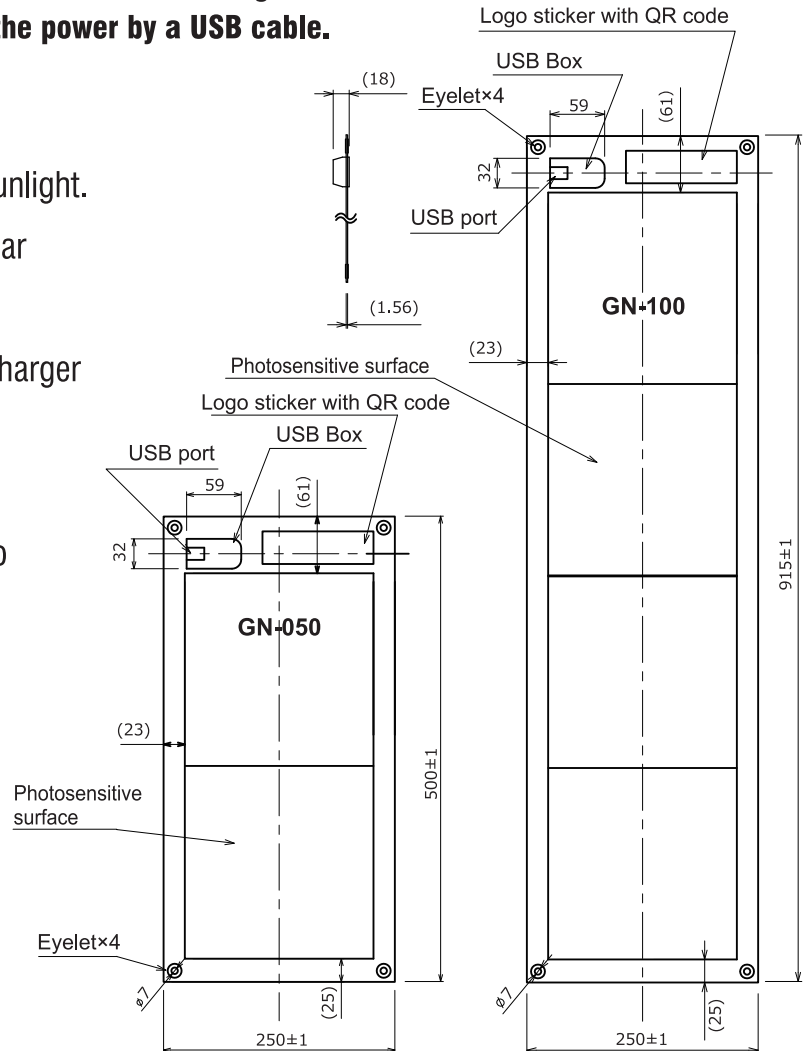

Photo.:
Rolled-up Solar sheet charger
(Left)
and stored into an attached
storing bag
(Right).

Specifications

Model	GN-050	GN-100
JAN code	4942465024121	4942465024138
Main materials	Amorphous silicon	Amorphous silicon
Maximum output power (W) *1	4.75	9.5
Maximum output voltage (V) *1	5.0	5.0
Maximum output current (A) *1	0.95	1.9
Dimension (mm)	L500×W250 t=1 (Protrusions excluded)	L915×W250 t=1 (Protrusions excluded)
Weight (kg)	Approx 0.14	Approx 0.24
Operating temperature *2	0°C~+60°C	0°C~+60°C
Operating humidity *3	85% RH or less (unless condensation)	85% RH or less (unless condensation)
Waterproof property *4	IP65 (USB box excluded)	IP65 (USB box excluded)
Accessories	Storing bag (with strings)×1	Storing bag (with strings)×1

*1 The value is not guaranteed because the power efficiency is depending on the sunlight conditions. *2 If it is used in an environment out of the usage conditions, the circuit function in the USB box may deteriorate and the product's original performance may not be obtained. *3 In an environment out of operating humidity or storage conditions, the product may deteriorate significantly or result in breakdown. *4 Do not splash water on the USB box because USB box is not waterproof. In case water comes into the USB box, strongly recommend to use it after thoroughly drying.

• This catalog is current as of September 2019.

If you need more information, contact our OSI CO., LTD Sales Development (info-hk@os-worldwide.com) without any hesitation.

Distributed by

OSI CO., LTD.

20th Floor, Wah Hing Commercial Building, 283 Lockhart Road, Wanchai, Hong Kong

<https://hk.os-worldwide.com/> info-hk@os-worldwide.com

Manufactured by

OSM CO., LTD.

278-3, kakehashi, Yamasaki-Cho, Shisou-Shi, Hyogo, 671-2523 Japan
Tel. +81-790-64-5888

<https://www.os-worldwide.com/osm/> m.info@os-worldwide.com